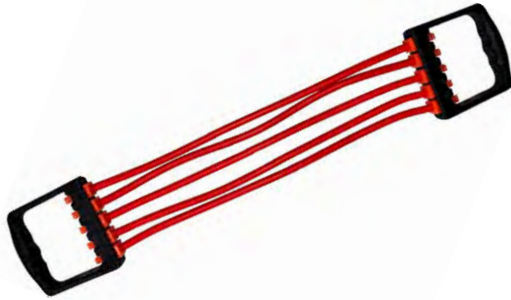

CHEST EXPANDER

Item number: BLI123

- Strengthen and condition your upper body muscles.
- Five adjustable rubber resistance tubes, to select the best tension intensity for your workout. Tubes are 40cm long x 0.9cm diameter.
- Designed to build your pectoral muscle, latissimus dorsi muscle, shoulder muscles, triceps and overall body muscle.
- Easy to grip plastic handles feature finger indents for a solid hold.

Size: 50cm long / 40cm long rubber tubes

Colours: Black/Red