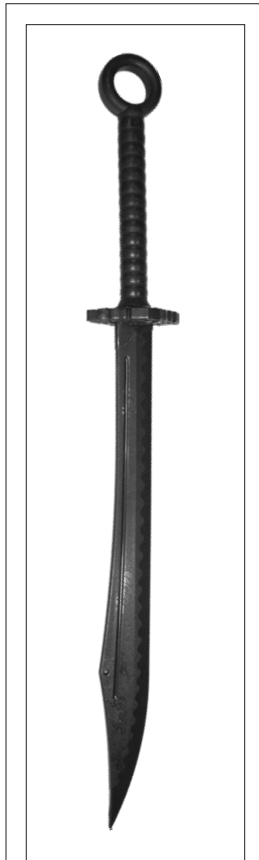

**CHANBARA
SPARRING SWORD**
Item number: BLI314
Size: S, M, L

**NEW PLASTIC
BARONG SWORD**
Item number: BLI474
Size: 44cm (blade)

**NEW PLASTIC
BATTLE SWORD**
Item number: BLI475
Size: 67.5cm (blade)

**NEW PLASTIC DADAO
KUNG FU SWORD**
Item number: BLI477
Size: 63cm (blade)