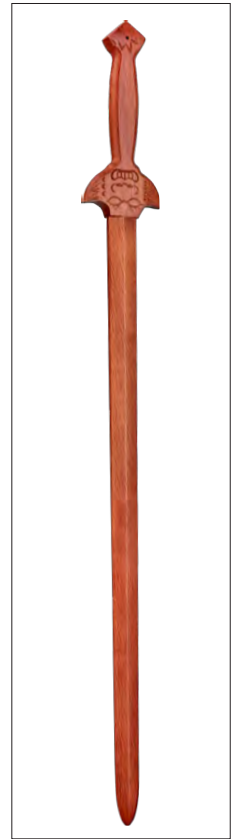

NEW PLASTIC TAI CHI LION SWORD
Item number: BLI485
Size: 72cm (blade)

WOODEN TAI CHI SWORD
Item number: BLI434
Size: 74cm (blade)