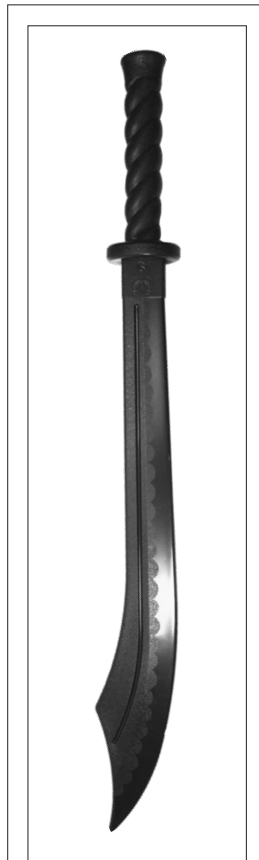

**CHANBARA
SPARRING SWORD**
Item number: BLI314
Size: S, M, L

**NEW PLASTIC
BARONG SWORD**
Item number: BLI474
Size: 44cm (blade)

**NEW PLASTIC
BATTLE SWORD**
Item number: BLI475
Size: 67.5cm (blade)

**NEW PLASTIC DADAO
KUNG FU SWORD**
Item number: BLI477
Size: 63cm (blade)