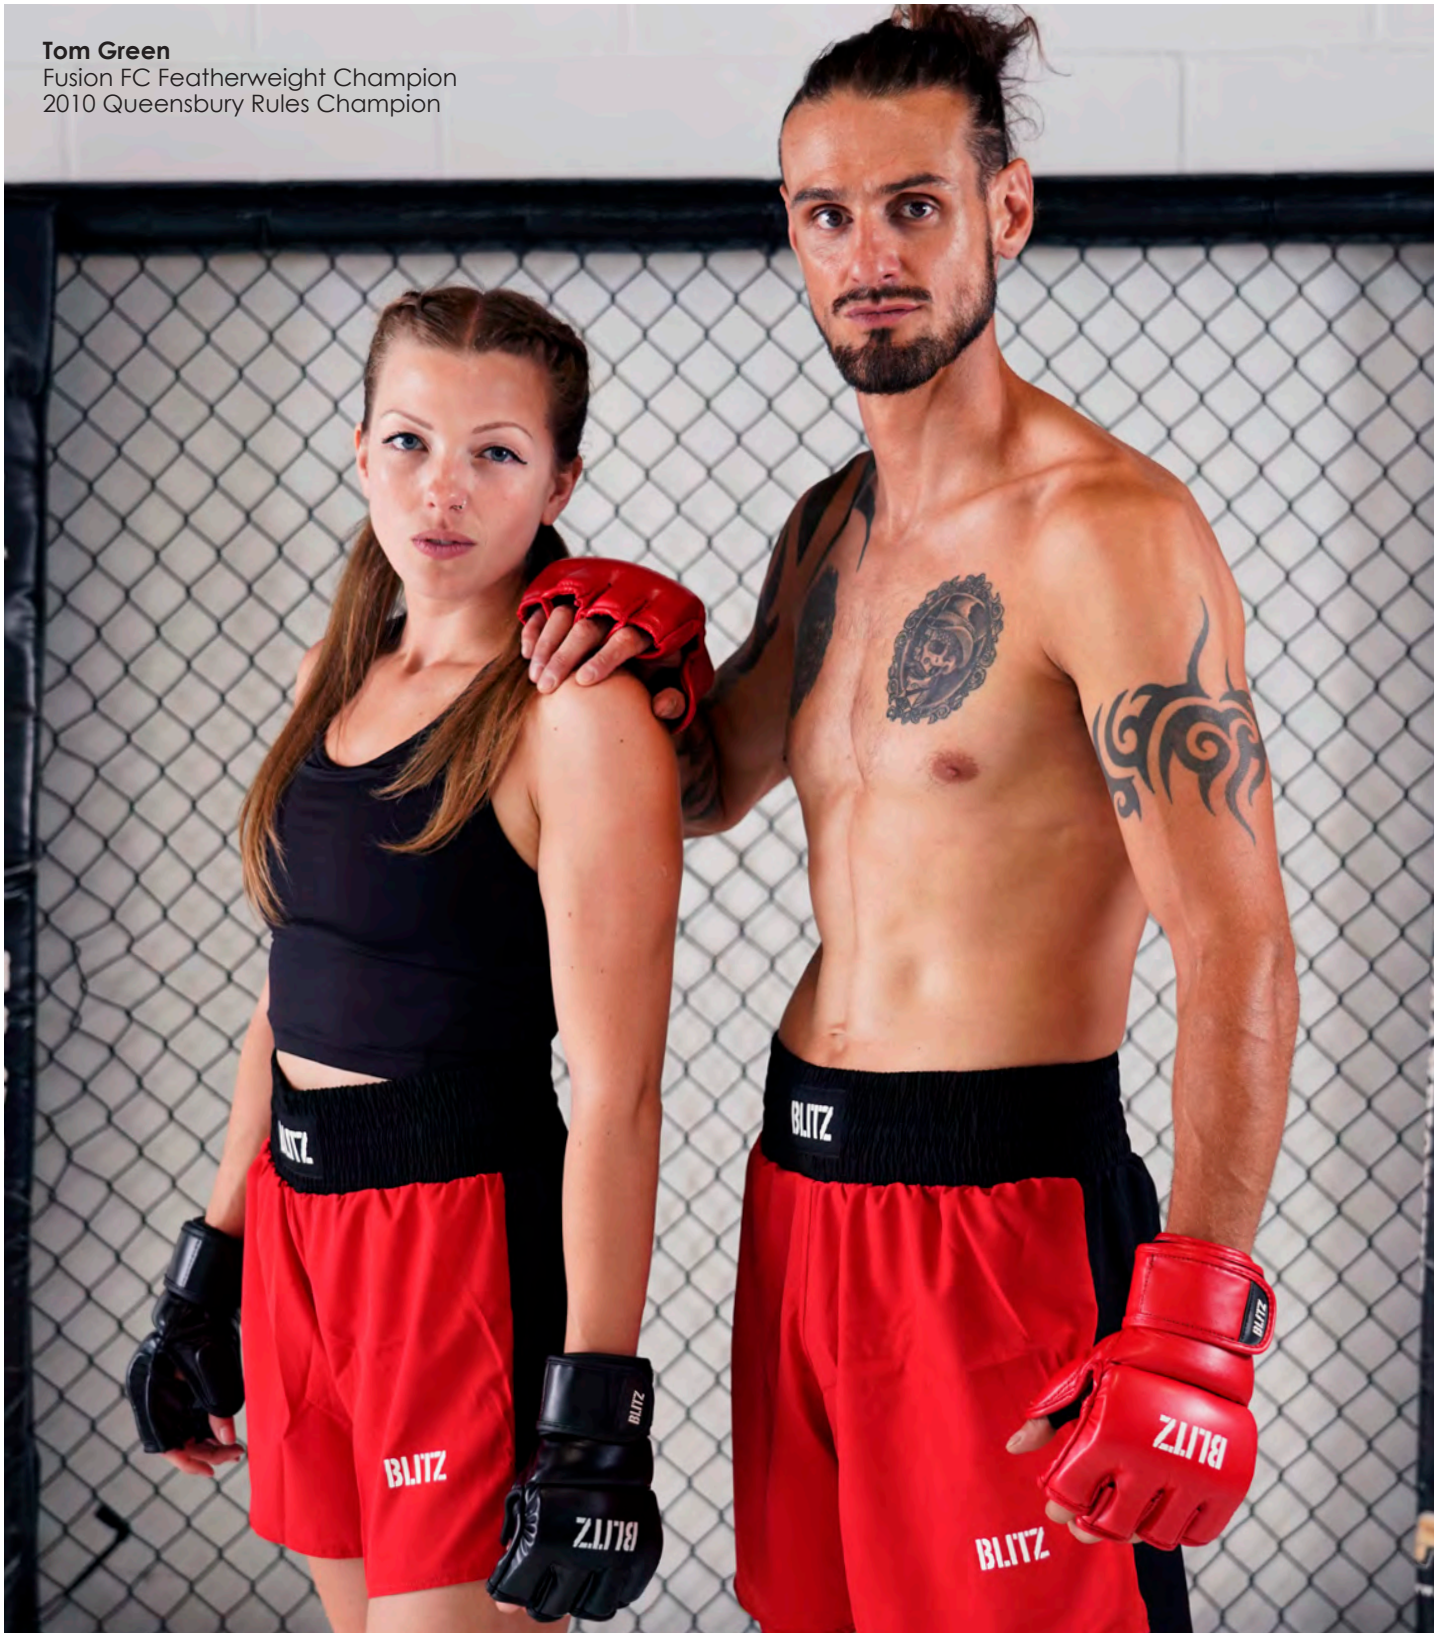

Tom Green
Fusion FC Featherweight Champion
2010 Queensbury Rules Champion

PROTECTION