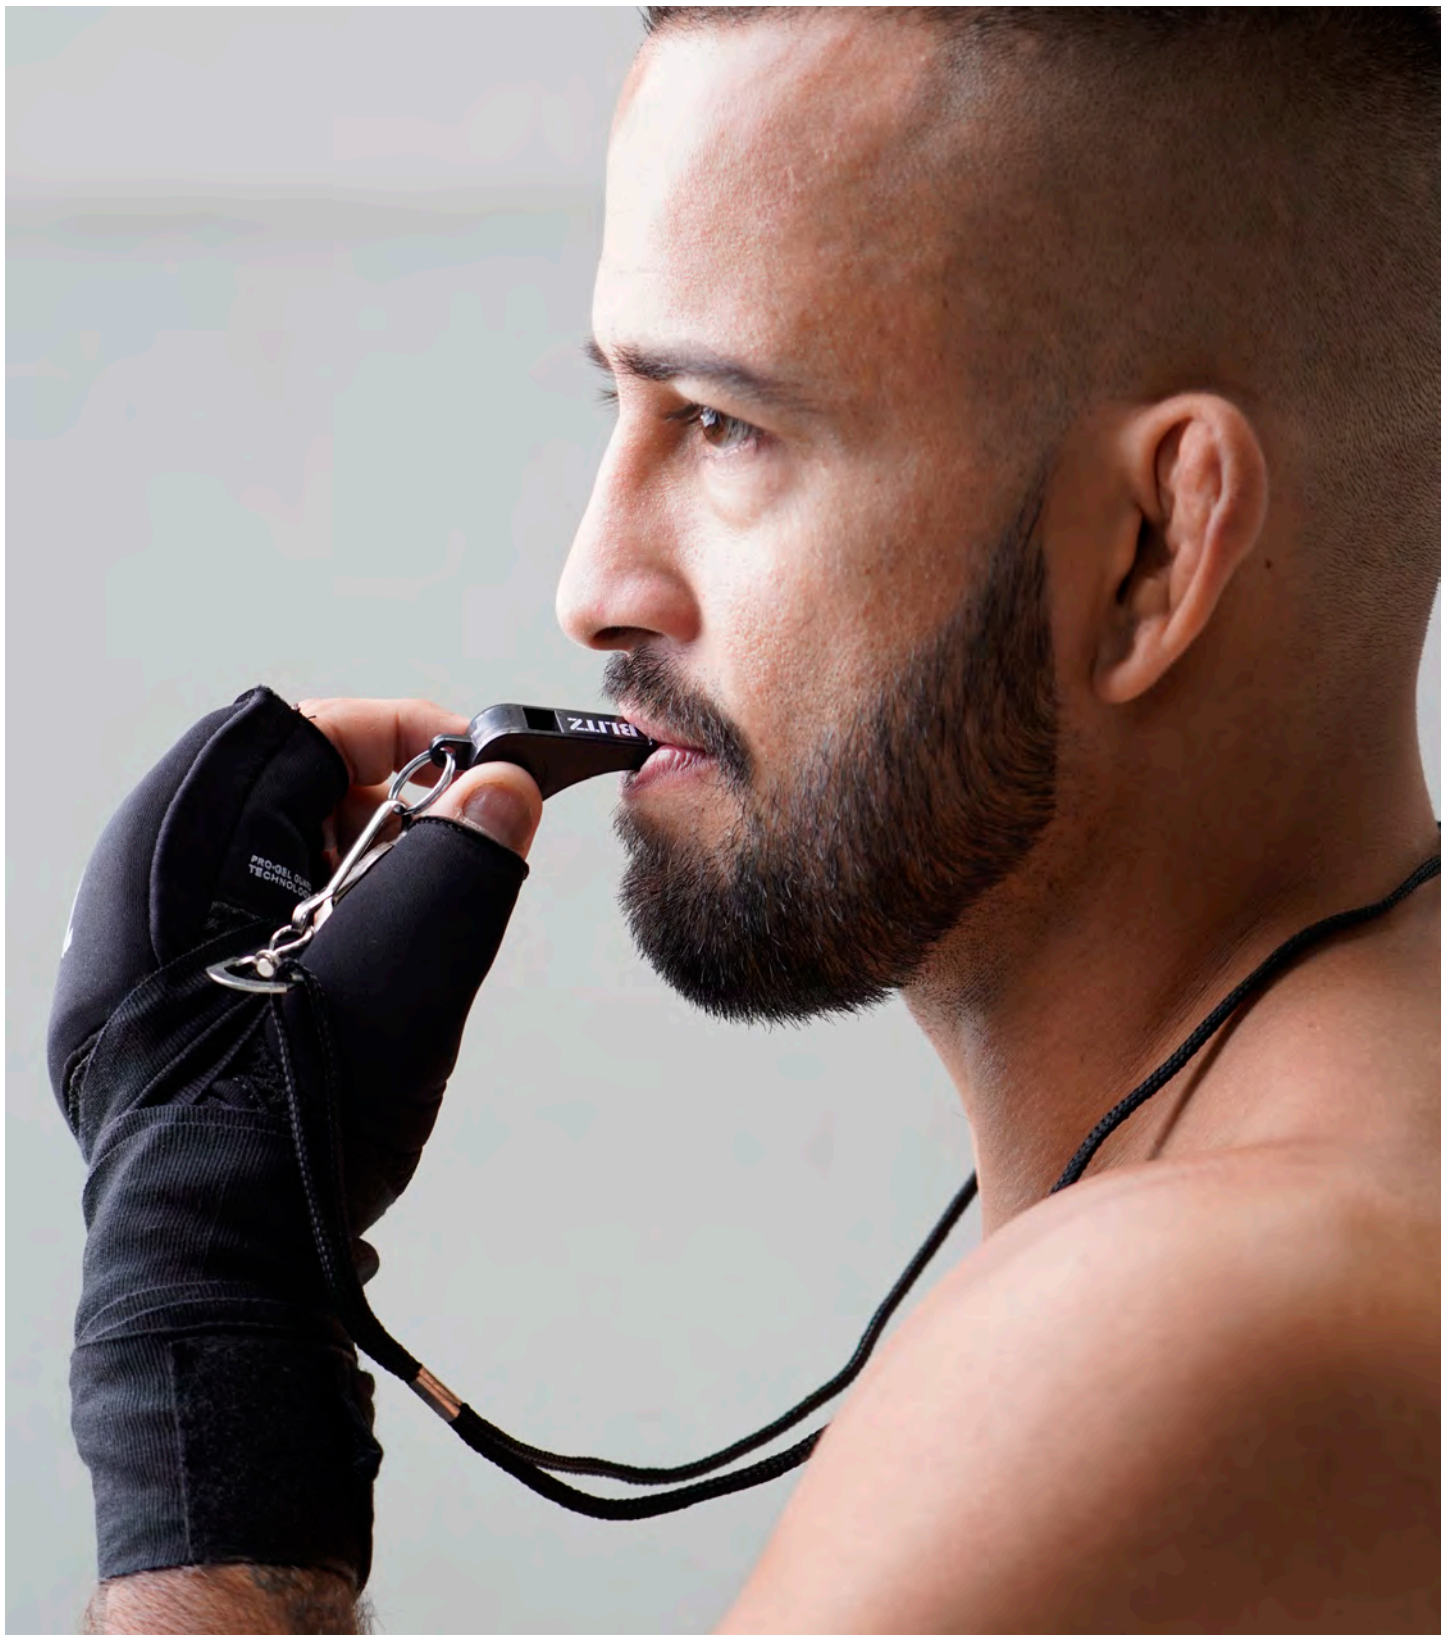

Size: 8cm x 6.5cm

Colours: As shown

DRILL WHISTLE WITH LANYARD

Item number: BLI128

- Use the whistle amongst drill sets to encourage students to change routines or to bring the class to an end.
- Ideal for competitions, club lessons and drill sessions.
- Black plastic whistle with Blitz branding.
- Complete with key chain hook and lanyard. Can be worn around the neck.