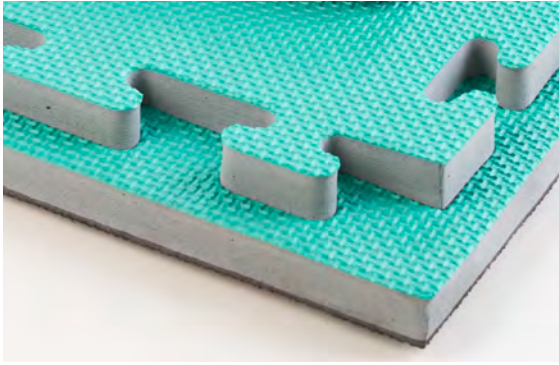

Size: One size fits all

Colours: Black, Blue, Clear, Red, White

EQUIPMENT

**BLITZ REVERSIBLE JIGSAW MAT: 20mm DEEP**

Item number: BLI242

- Reversible, two colour, interlocking jigsaw mat.
- Lightweight, heavy duty, and very easy to store.
- Textured micro-grid pattern for perfect grip. Easy to clean.
- Each mat is provided with a one piece, four sided, edging strip.
- Ideal for Karate, Taekwondo and kicking/punching disciplines.
- Triple layer EVA foam.