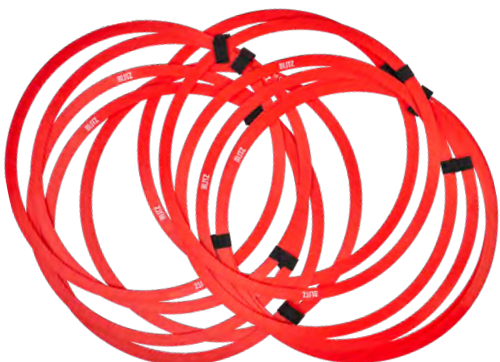

Size: 4m (l) x 37cm (w)

Colours: Red/Black

SPEED AGILITY HOOPS

Item number: BL1143

- For fitness training as well as warm up and cool down sessions.
- Designed to improve foot speed, stamina and coordination, as well as knee and ankle stability.
- Each hoop comes in a vibrant red colour for visibility.
- Hoops are attached with Velcro backed fabric straps.
- 12 flat plastic hoops stored in a drawstring bag.